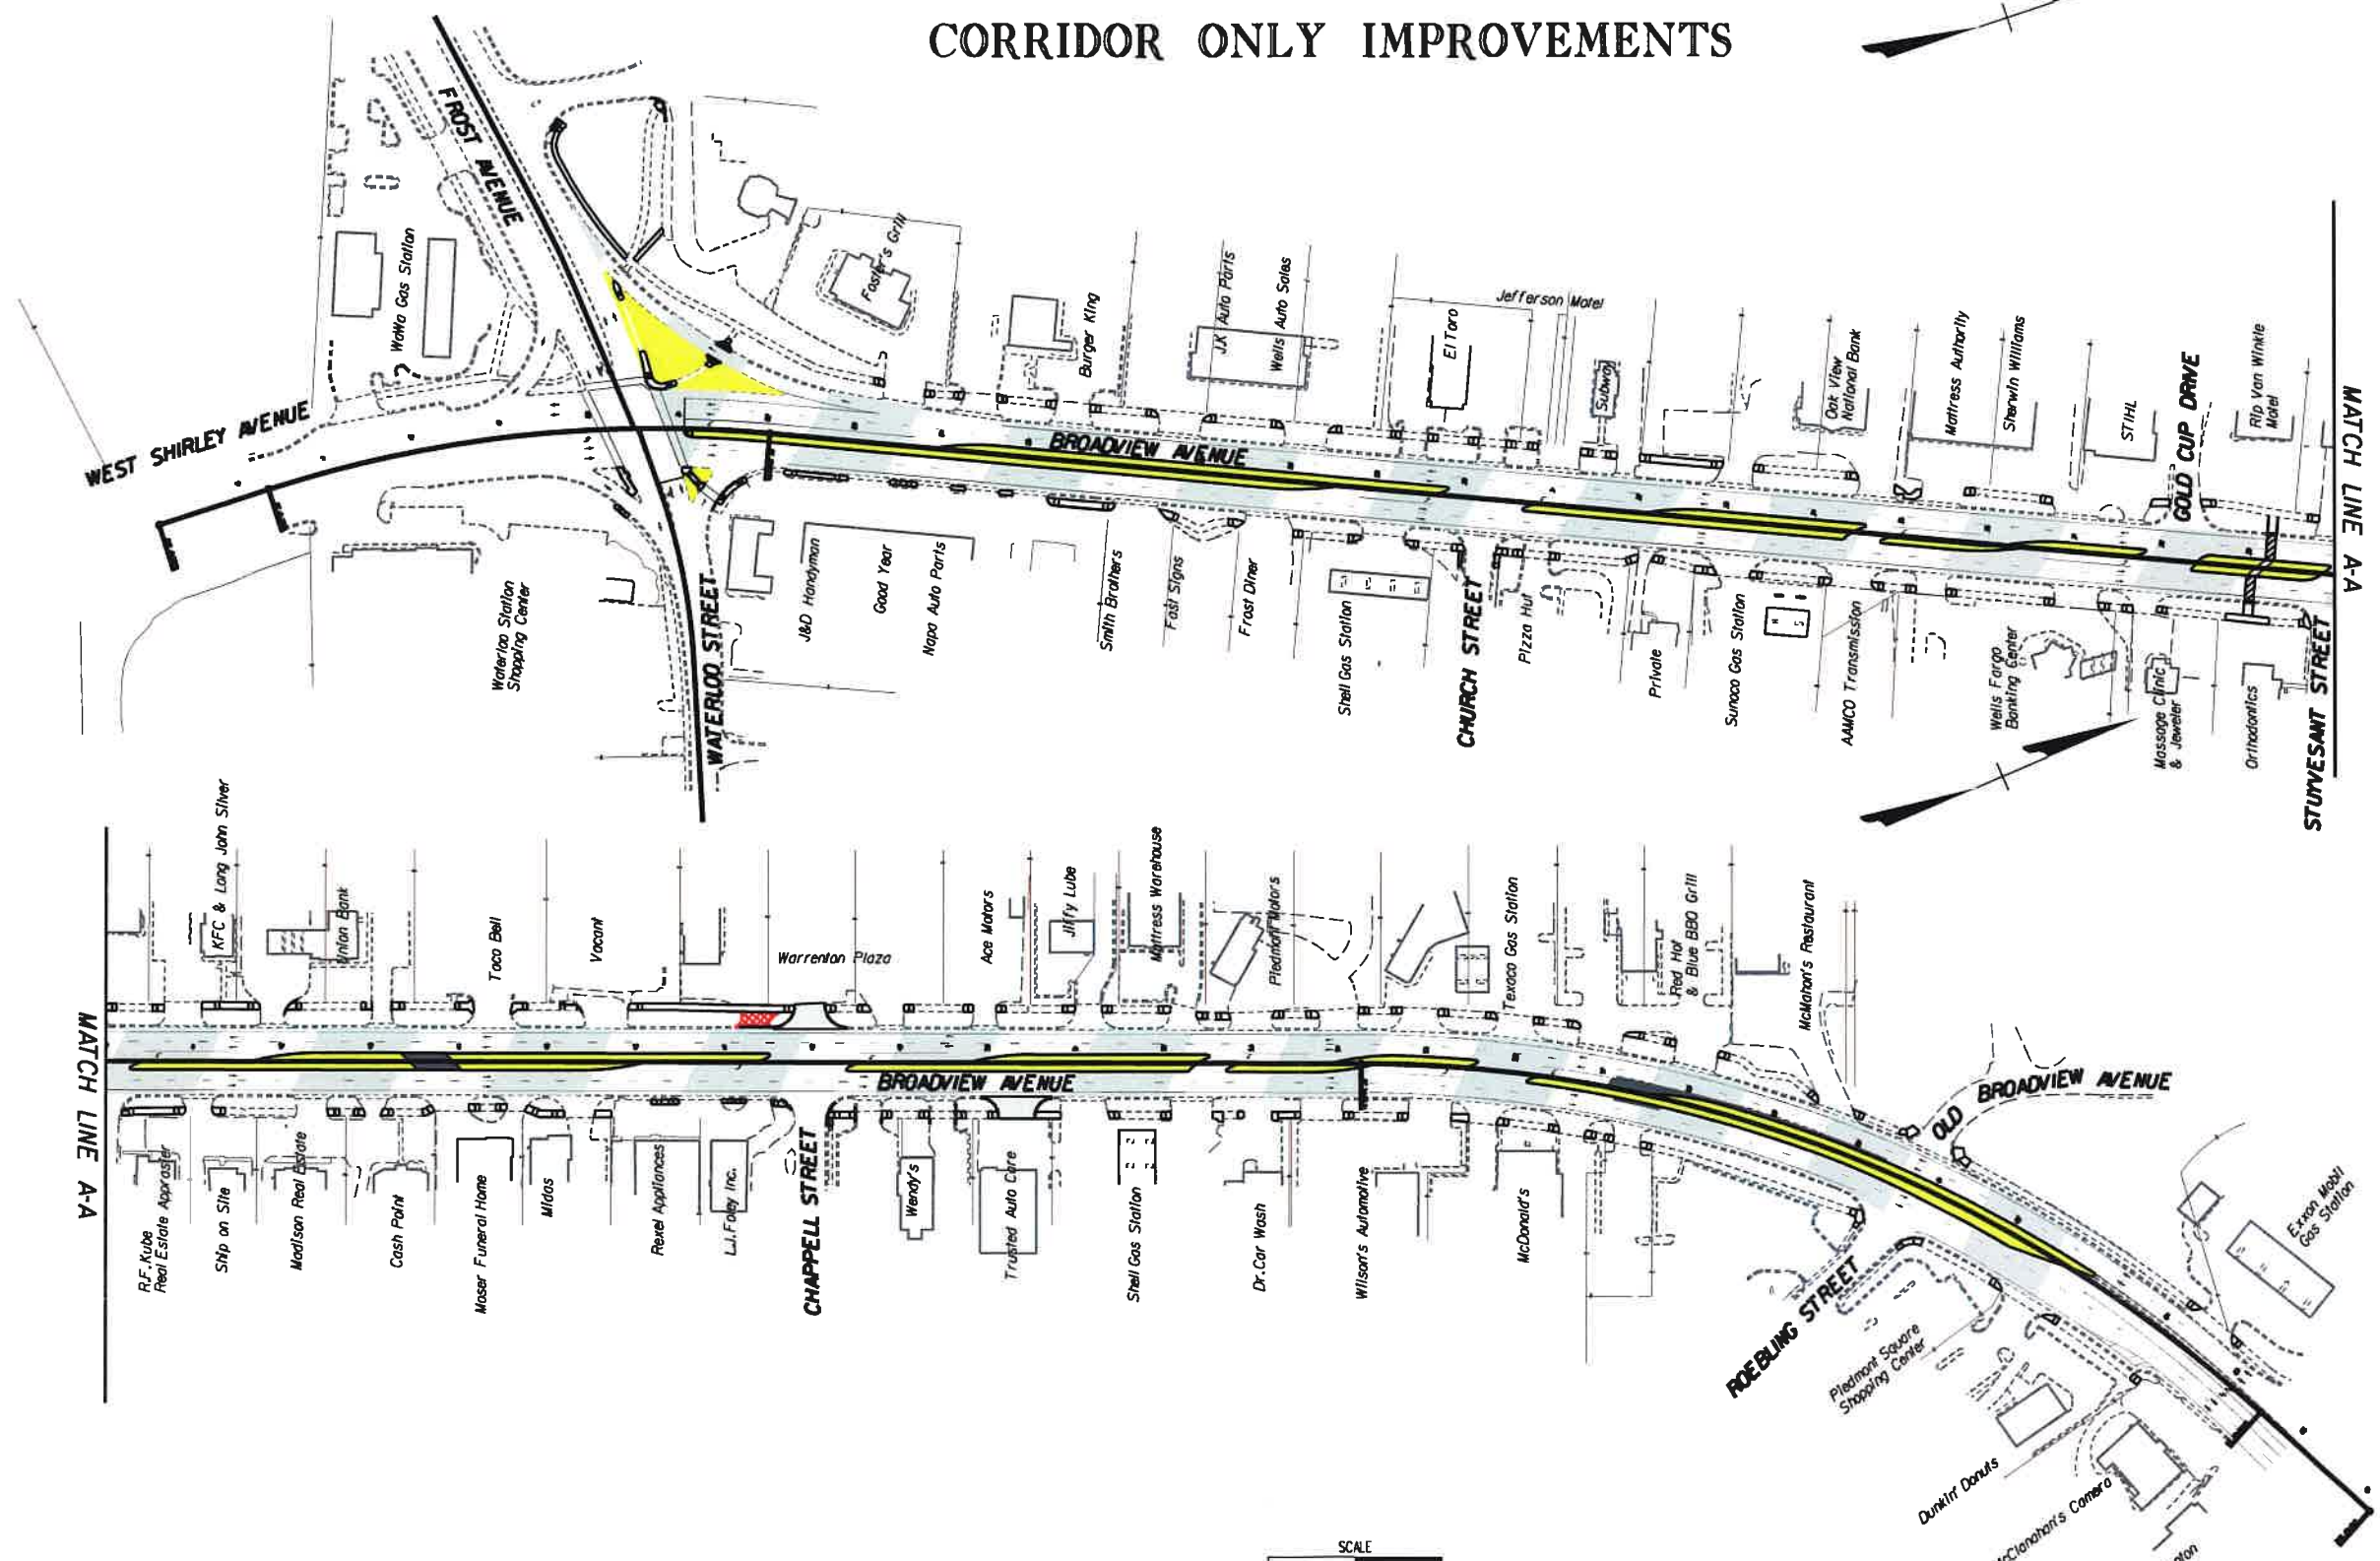

CORRIDOR ONLY IMPROVEMENTS

MATCH LINE A-A

MATCH LINE A-A

LEGEND

	Planting & Overlay
	New Sidewalk & Entrances
	Full Depth Pavement
	Buffer / Greenspace
	Demo. of Pavement (Flexible)