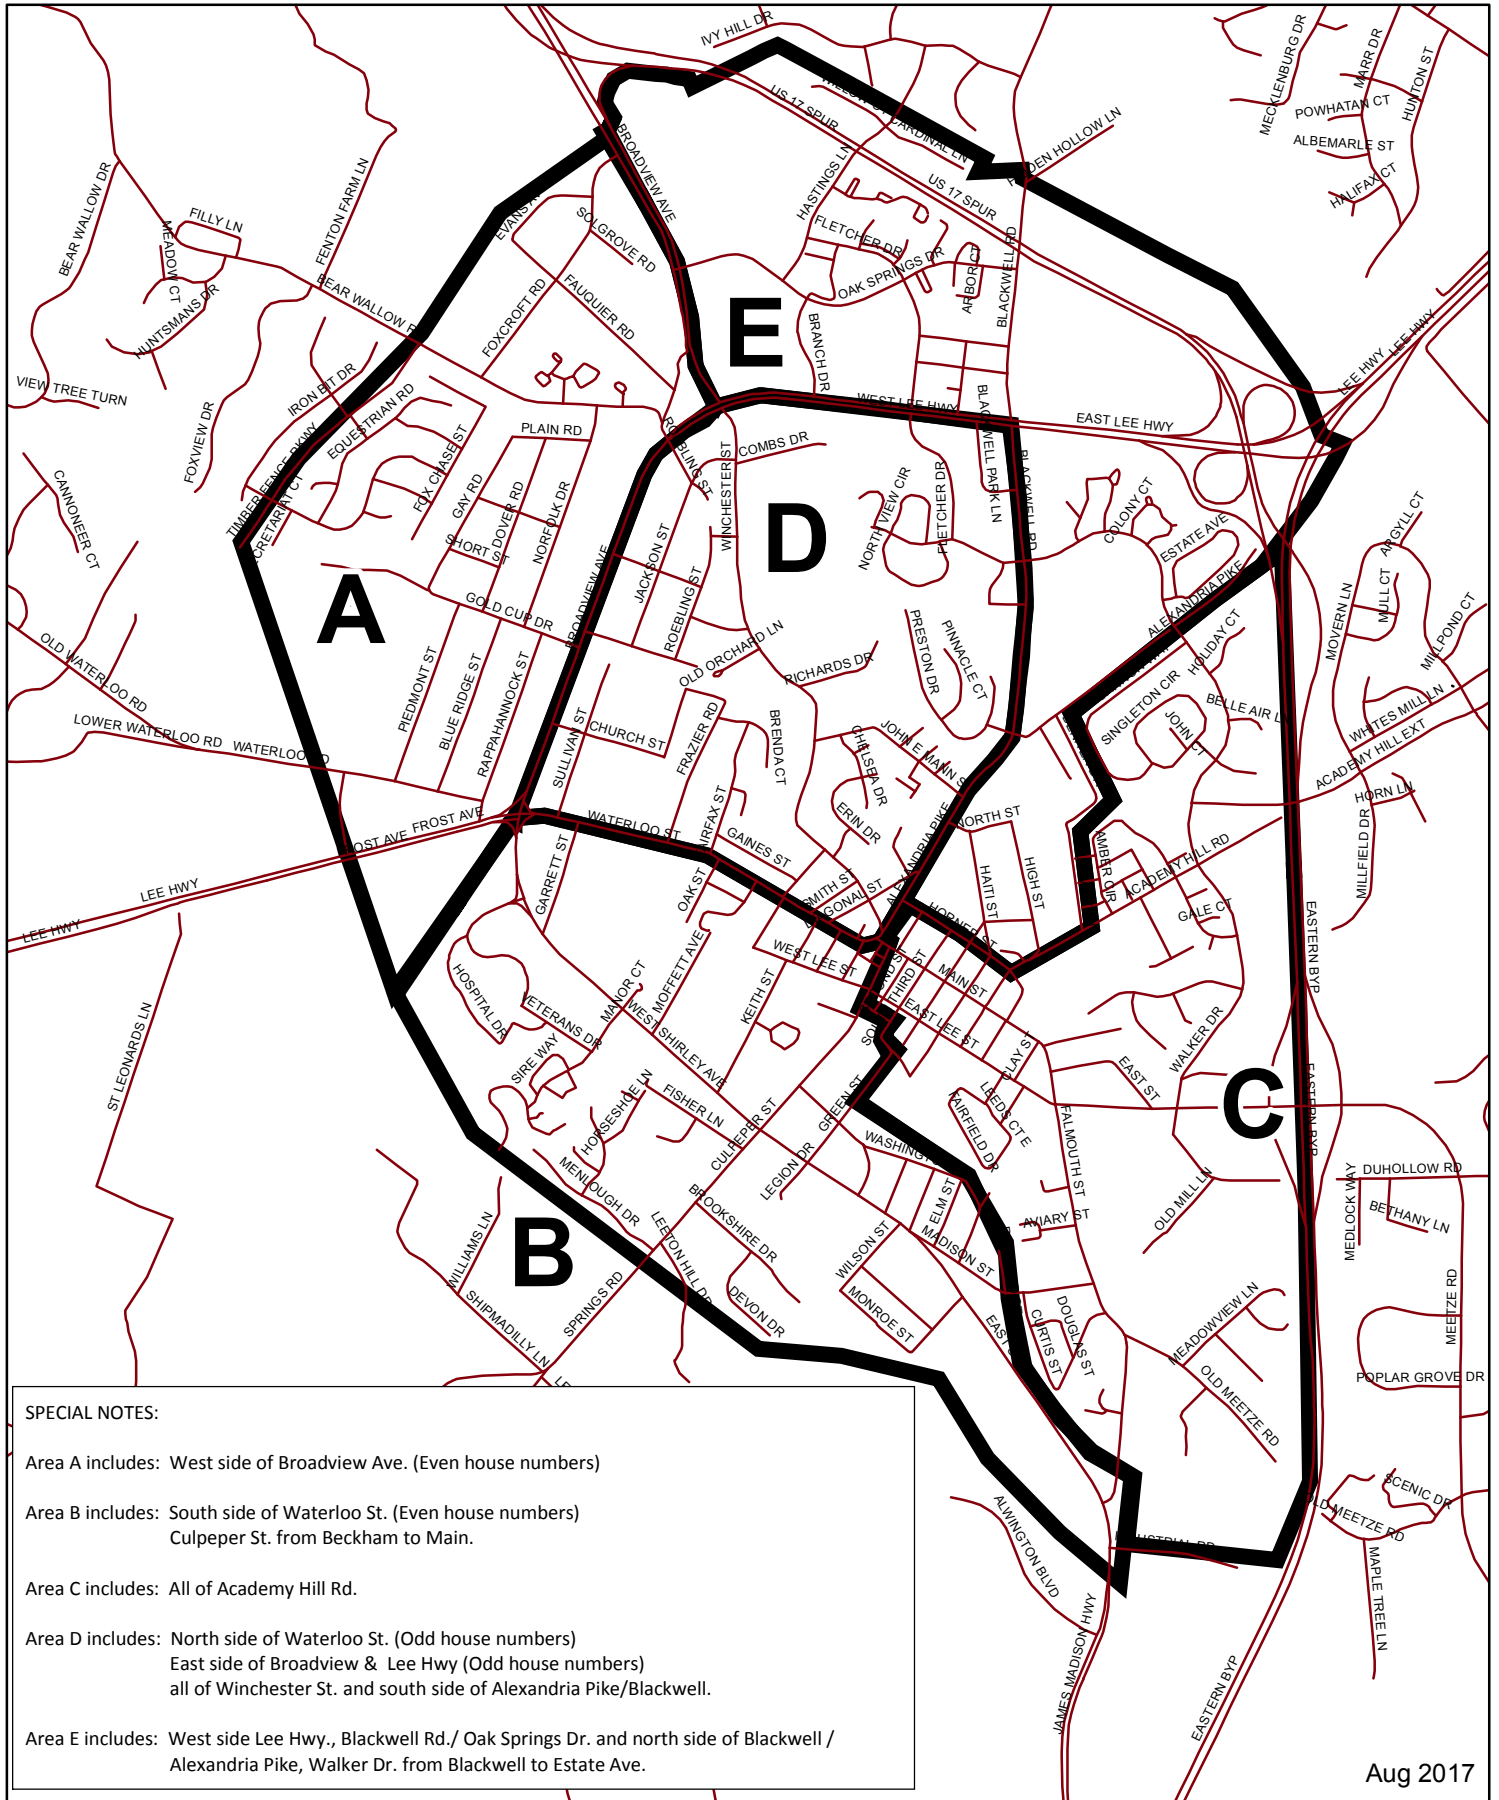

Town of Warrenton Special Collections

SPECIAL NOTES:

Area A includes: West side of Broadview Ave. (Even house numbers)

Area B includes: South side of Waterloo St. (Even house numbers)
Culpeper St. from Beckham to Main.

Area C includes: All of Academy Hill Rd.

Area D includes: North side of Waterloo St. (Odd house numbers)
East side of Broadview & Lee Hwy (Odd house numbers)
all of Winchester St. and south side of Alexandria Pike/Blackwell.

Area E includes: West side Lee Hwy., Blackwell Rd./ Oak Springs Dr. and north side of Blackwell /
Alexandria Pike, Walker Dr. from Blackwell to Estate Ave.